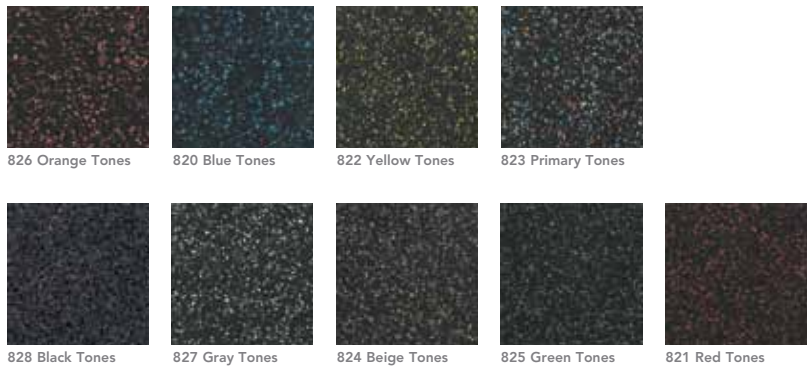

color choices

ColorScape rubber tile and stair treads are available in Mannington's Sync™ Color Coordination System.

AUDIO SPECTRA
rubber tile

COLORSCAPE (c) rubber tile and stair treads
ENFORCER (e) spike and skate resistant tile

COLORSPEC (cs) rubber tile and stair treads
ENFORCER (e) spike and skate resistant tile

RESET
recycled rubber flooring

Custom colors available.
Contact your Mannington representative.

Printed colors may vary slightly from actual product.
Please refer to actual sample when making final color selection.

WALL BASE - OPTIMUM EDGE, PREMIUM EDGE AND MANNINGTON EDGE

910 glacier	913 mineral gray	924 toasted sesame	919 bronze	925 prairie sand	902 deep suede	922 silver pine	905 pewter	909 taupestone
918 flax	907 stone gray	911 sable	917 sierra	908 iron	923 frosted jade	920 horizon	916 niagara blue	912 navy
921 toffee	903 dark chocolate	914 wineberry	915 forest	904 bark	906 laguna blue	901 night black		
935 cameo white*	939 cool white*	955 oyster white*	934 butter	937 bisque	928 wheat	940 almondine*	936 cool beige	933 sandrift*
954 adobe	957 banana cream	969 chamois	941 agate	945 woodrose	970 wedgewood	962 tarragon	959 golden oak	951 mauvestone
950 dusty rose	961 asparagus	943 lilac mist	931 otter brown	956 ironwood	947 brownstone	942 bedrock	948 blueridge	944 steel blue
958 olivia	960 deep fern	949 verde	927 spruce	946 dark denim	968 pecan	930 coffee	952 black cherry	963 apricot haze
966 new geranium	965 new eggplant	967 atlantis	964 evergreen	929 brown earth	953 rain forest	926 deep sea blue	938 midnight	932 espresso

Note: Color 935 not available in Optimum Edge wall base
* Additional Edge Effects colors - 935,939,955,940 and 933