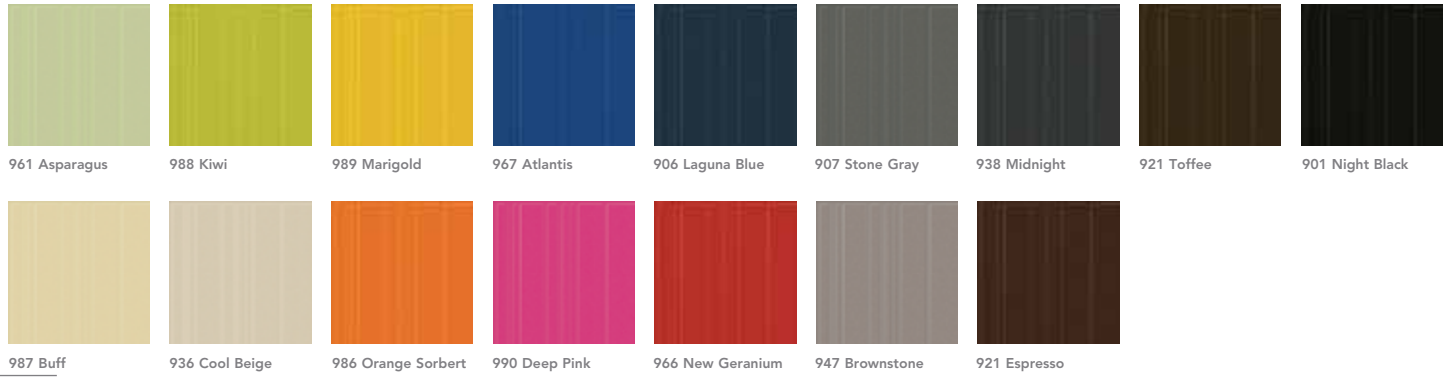

color choices

ColorScape rubber tile and stair treads are available in Mannington's Sync™ Color Coordination System.

AUDIO SPECTRA
rubber tile

COLORSCAPE (c) rubber tile and stair treads
ENFORCER (e) spike and skate resistant tile

COLORSPEC (cs) rubber tile and stair treads
ENFORCER (e) spike and skate resistant tile

RESET
recycled rubber flooring

Custom colors available.
Contact your Mannington representative.

Printed colors may vary slightly from actual product.
Please refer to actual sample when making final color selection.

WALL BASE - OPTIMUM EDGE, PREMIUM EDGE AND MANNINGTON EDGE

910 glacier	913 mineral gray	924 toasted sesame	919 bronze	925 prairie sand	902 deep suede	922 silver pine	905 pewter	909 taupestone
918 flax	907 stone gray	911 sable	917 sierra	908 iron	923 frosted jade	920 horizon	916 niagara blue	912 navy
921 toffee	903 dark chocolate	914 wineberry	915 forest	904 bark	906 laguna blue	901 night black		
935 cameo white*	939 cool white*	955 oyster white*	934 butter	937 bisque	928 wheat	940 almondine*	936 cool beige	933 sandrift*
954 adobe	957 banana cream	969 chamois	941 agate	945 woodrose	970 wedgewood	962 tarragon	959 golden oak	951 mauvestone
950 dusty rose	961 asparagus	943 lilac mist	931 otter brown	956 ironwood	947 brownstone	942 bedrock	948 blueridge	944 steel blue
958 olivia	960 deep fern	949 verde	927 spruce	946 dark denim	968 pecan	930 coffee	952 black cherry	963 apricot haze
966 new geranium	965 new eggplant	967 atlantis	964 evergreen	929 brown earth	953 rain forest	926 deep sea blue	938 midnight	932 espresso

Note: Color 935 not available in Optimum Edge wall base
* Additional Edge Effects colors - 935,939,955,940 and 933