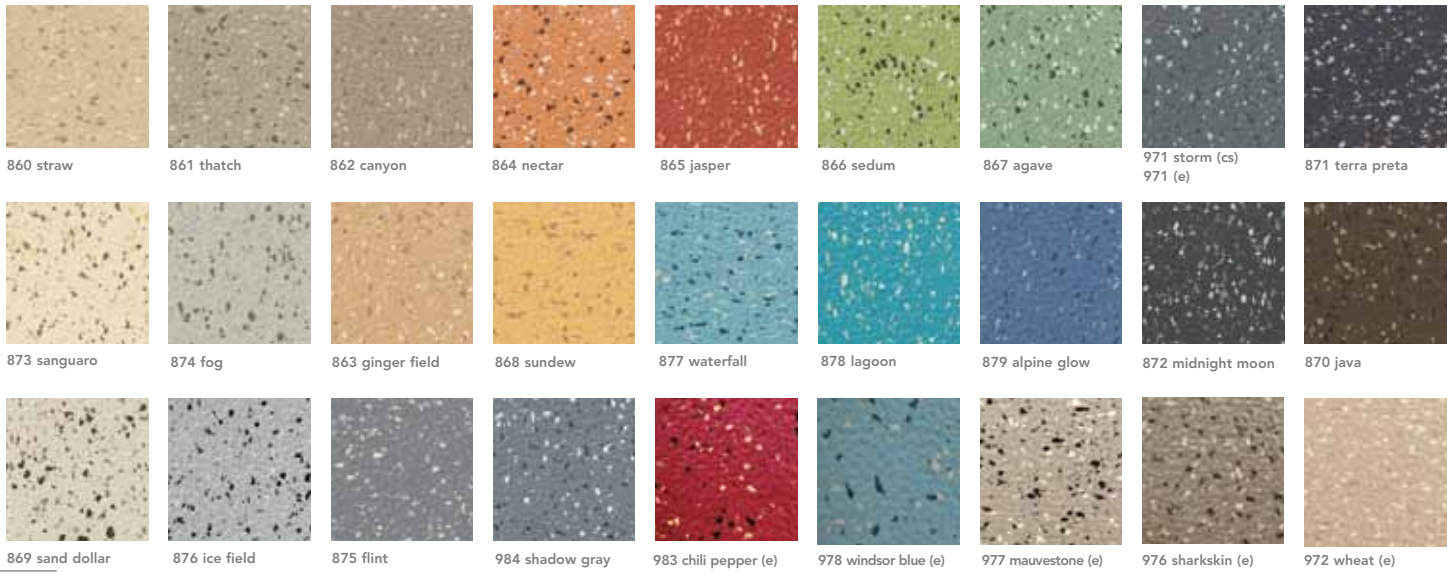

COLORSPEC (cs) rubber tile and stair treads
ENFORCER (e) spike and skate resistant tile