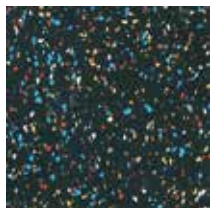

RESET - Blue Tones

RESET - RECYCLED RUBBER SPORTS FLOORING

BLACK TONES
828

BEIGE TONES
824

BLUE TONES
820

GRAY TONES
827

GREEN TONES
825

ORANGE TONES
826

PRIMARY TONES
823

RED TONES
821

YELLOW TONES
822

Construction: Recycled Rubber Sports Flooring
 Size: 18" W x 18" L (457 mm x 457 mm) tile, 24" W x 24" L (610 mm x 610 mm) interlocking tile, 4' x 50' (1.2M x 15M+) sheet.
 Profile: Crumb Rubber
 Overall Thickness: 3/8" nominal (9.0 mm)
 Certifications: FloorScore
 Warranty: Limited 5 Year Commercial

Constructed from post-consumer recycled rubber truck tires, easy to install and maintain. Slip-resistant surface provides enhanced stability and traction, as well as, impact resistance and quietness underfoot. Black Tones contains a minimum of 91% post-consumer recycled content. All other color tones contain a minimum of 72% post-consumer recycled content. Made in USA.