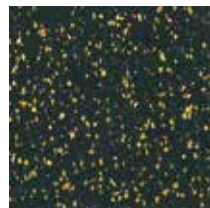

RESET - Blue Tones

RESET - RECYCLED RUBBER SPORTS FLOORING

BLACK TONES
828

BEIGE TONES
824

BLUE TONES
820

GRAY TONES
827

GREEN TONES
825

ORANGE TONES
826

PRIMARY TONES
823

RED TONES
821

YELLOW TONES
822

Construction: Recycled Rubber Sports Flooring
 Size: 18" W x 18" L (457 mm x 457 mm) tile, 24" W x 24" L (610 mm x 610 mm) interlocking tile, 4' x 50' (1.2M x 15M+) sheet.
 Profile: Crumb Rubber
 Overall Thickness: 3/8" nominal (9.0 mm)
 Certifications: FloorScore
 Warranty: Limited 5 Year Commercial

Constructed from post-consumer recycled rubber truck tires, easy to install and maintain. Slip-resistant surface provides enhanced stability and traction, as well as, impact resistance and quietness underfoot. Black Tones contains a minimum of 91% post-consumer recycled content. All other color tones contain a minimum of 72% post-consumer recycled content. Made in USA.