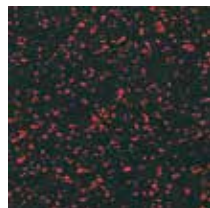

RESET - Blue Tones

RESET - RECYCLED RUBBER SPORTS FLOORING

BLACK TONES
828

BEIGE TONES
824

BLUE TONES
820

GRAY TONES
827

GREEN TONES
825

ORANGE TONES
826

PRIMARY TONES
823

RED TONES
821

YELLOW TONES
822

Construction: Recycled Rubber Sports Flooring
 Size: 18" W x 18" L (457 mm x 457 mm) tile, 24" W x 24" L (610 mm x 610 mm) interlocking tile, 4' x 50' (1.2M x 15M+) sheet.
 Profile: Crumb Rubber
 Overall Thickness: 3/8" nominal (9.0 mm)
 Certifications: FloorScore
 Warranty: Limited 5 Year Commercial

Constructed from post-consumer recycled rubber truck tires, easy to install and maintain. Slip-resistant surface provides enhanced stability and traction, as well as, impact resistance and quietness underfoot. Black Tones contains a minimum of 91% post-consumer recycled content. All other color tones contain a minimum of 72% post-consumer recycled content. Made in USA.